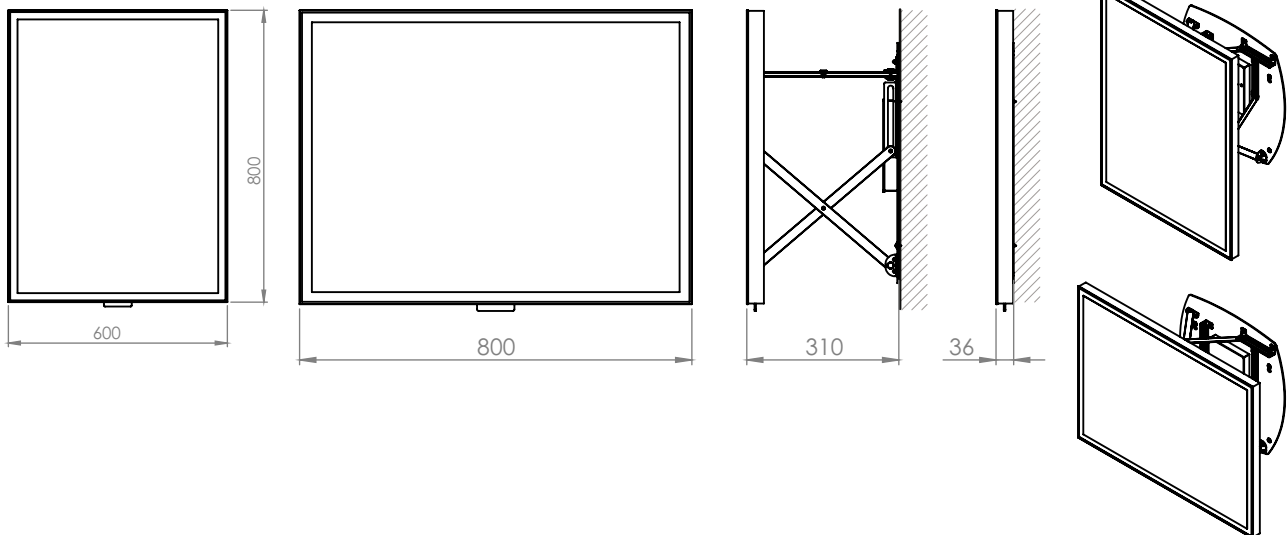

AXIO-LINK® 2.0