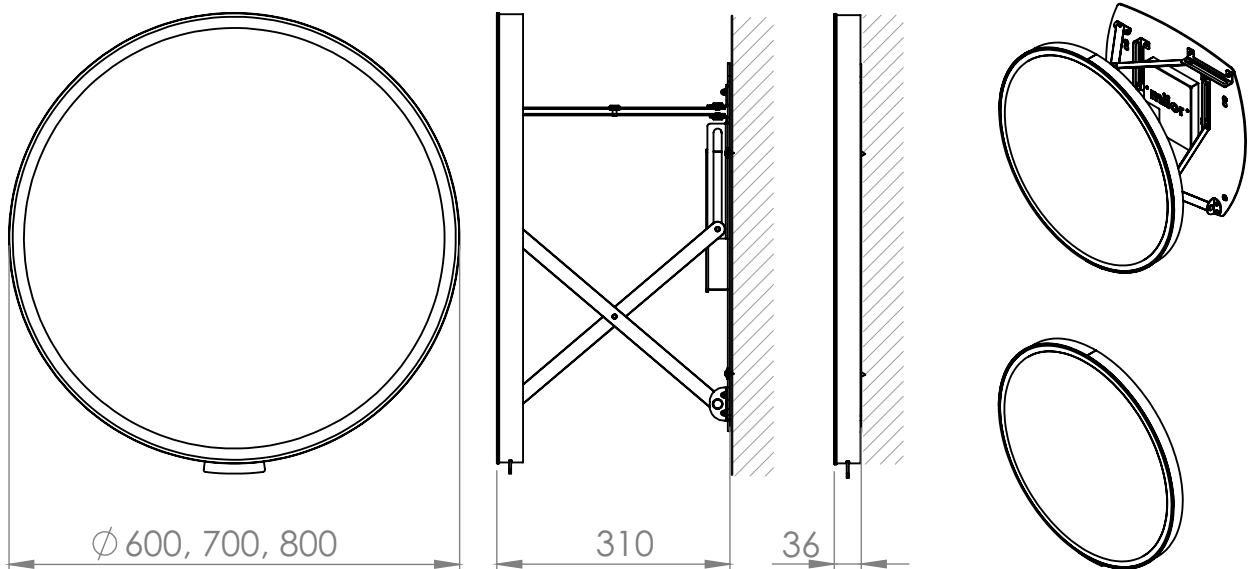

AXIO-LINK® 2.0