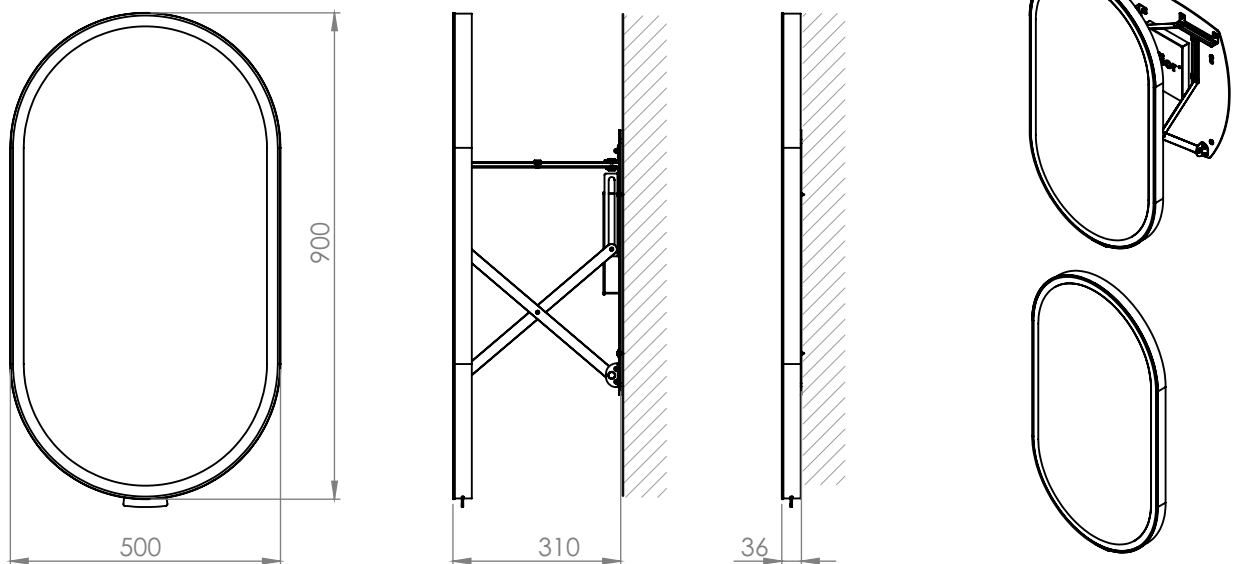

AXIO-LINK® 2.0